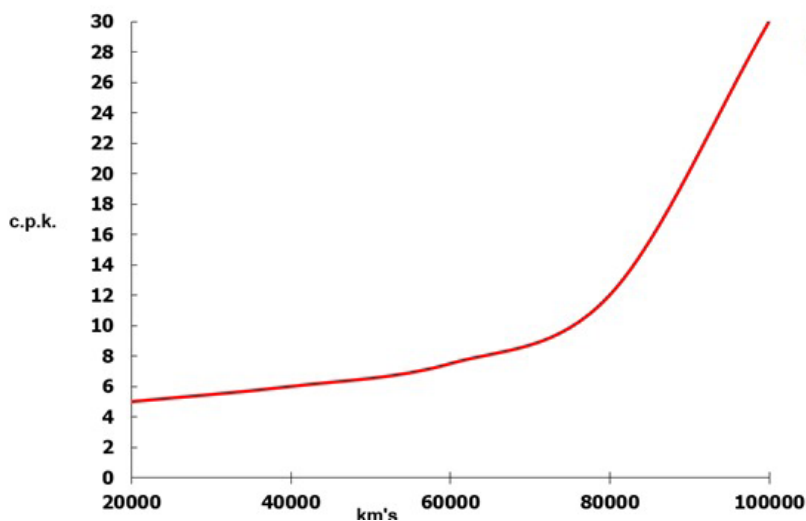

MAINTENANCE COSTS

CONTACT US

START YOUR JOURNEY

East Rand & Head Office

Cnr Venda and Harris Streets,
Sebenza, Edenvale, 1609
011 452 0580

West Rand

Cnr Nobel and Fulton Streets,
Industria, Johannesburg, 2093
011 474 2502

Pretoria

202 Witch-Hazel Avenue
Centurion, Pretoria, 0067
012 023 0099

Pomona

81 Pomona Road,
Kempton Park
010 023 0260

Cape Town

12 Electron Street,
Blackheath, Cape Town, 7580
021 905 8123

Durban

2 Stockville Road
Westmead, Durban, 3291
031 023 0990

Nelspruit

14 Old Pretoria Road, West Acres
Nelspruit, Mpumalanga, 1211
083 288 3601

Polokwane

78 Silicon Street,
Ladine, Polokwane
010 023 0260.

Cato Ridge

Cnr. Doornrug Road & Uitkomste Street,
Cato Ridge
031 023 0990

* We purchase and customize a vehicle for your needs using our buying power and we look after it from start to finish.